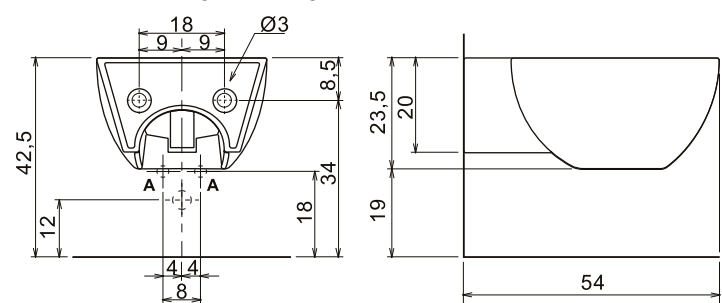

art. SELLA1

A Raccordo a parete ø 11 ART. 200
Wall drain-pipe fitting ø 11 ART. 200

Vaso in ceramica sospeso con scarico a parete, completo di sedile avvolgente estraibile realizzato in resina termoindurente antibatterico 90%.

Suspended wall mount ceramic water closet complete with removable toilet seat cover made of thermosetting resin.

art. SELLA2

Schemi scarichi bidet "SELLA2" con sifone "MICRO"
 Technical drawing for drainage bidet "SELLA2" with trap "MICRO"

Schemi scarichi bidet "SELLA2"
 Technical drawing for drainage bidet "SELLA2"

Bidet monoforo in ceramica sospeso con scarico a parete.
 Suspended wall mount ceramic bidet with wall drainage
 and single tap hole.