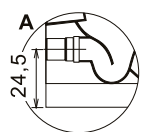

A Raccordo a parete ø 11
ART. 200
Wall drain-pipe fitting ø 11
ART. 200

Vaso in ceramica sospeso con scarico a parete, completo di sedile avvolgente estraibile realizzato in resina termoindurente antibatterico 90%.

Suspended wall mount ceramic water closet complete with removable toilet seat cover made of thermosetting resin.