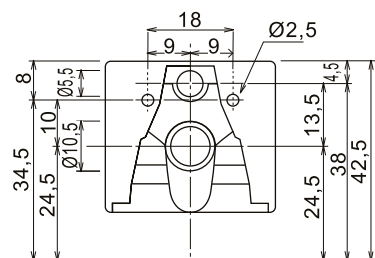

Vaso in ceramica sospeso con scarico a parete, completo di sedile avvolgente estraibile realizzato in resina termoindurente antibatterico 90%.

Suspended wall mount ceramic water closet complete with removable toilet seat cover made of thermosetting resin.