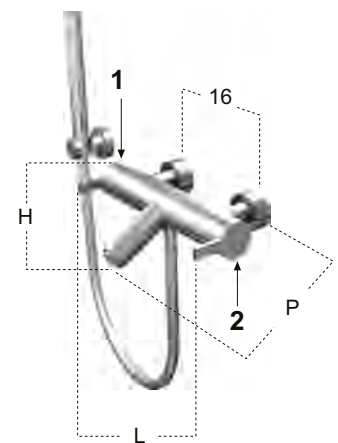

*Bath rim set complete with spout, hot and cold water handles (1), shower mixer (2) and hand shower with hidden hose 150 cm.*

# BLOK LIGHT design Carlo Colombo

art. H P L  
**BL901** 89 32,5 10 cm

Erogatore da terra per vasca.

*Floor mounted bath spout.*

art. H P L  
**BL600** 16 6,5 10 cm

Monocomando da incasso parete, completo di corpo a incasso.

*Wall mount mixer part only, complete with concealed valve.*

art. H P L  
**BL601** 17,5 6,5 10 cm

Monocomando da incasso parete con deviatore, completo di corpo a incasso.

*Wall mount mixer part only with diverter, complete with concealed valve.*

**BLOK LIGHT** design Carlo Colombo

art.	H	P	L
<b>BL150</b>	23	7,5	5 cm

Doccetta completa di supporto e presa d'acqua a parete con flessibile 150 cm.

*Hand shower with hose cms. 150, wall outlet and holder.*