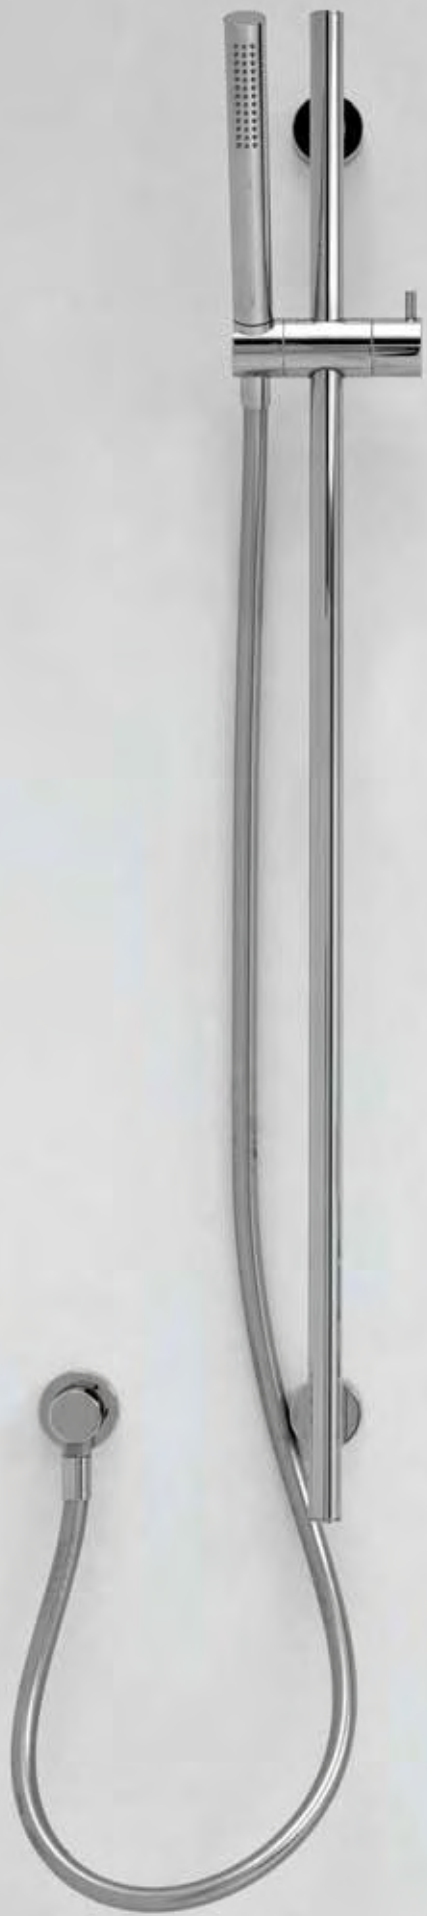

*Encased shower set with thermostatic mixer (1) command handle (2) and three way diverter (3) complete with concealed valve.*

rubinetteria  
 taps

art.	H	Ø	
<b>MIX20</b>	23	20	cm
<b>MIX21</b>	49	20	cm

Soffione cromo lucido con braccio a soffitto completo di presa a parete con flessibile 60 cm in acciaio inox satinato.

*Polished chrome overhead shower with ceiling hung arm complete with wall connector and flexible hose cms. 60.*

**BLOK LIGHT** design Carlo Colombo

rubinetteria  
faps

art. **BL151**    H 90    P 7,5    L 11,5cm