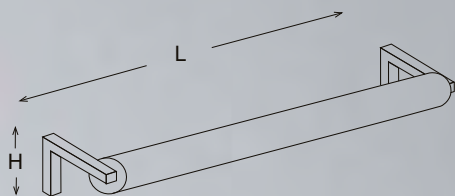

LIGHT/1 design Davide Rognoni

art.	L	H
LIGHT/1	19	10 cm

Lampada alogena in vetro sabbato con supporti in ottone cromo lucido completa di lampada.

Sand-blasted glass halogen light with polished chrome brass supports complete with lamp.

100 w - 230 V ~

lampade
306

LIGHT/2 design Davide Rognoni

art. L H
LIGHT/2 34 10 cm

Lampada alogena in vetro sabbato con supporti in ottone cromo lucido completa di 2 lampade.

Sand-blasted glass halogen light with polished chrome brass supports complete with 2 lamps.