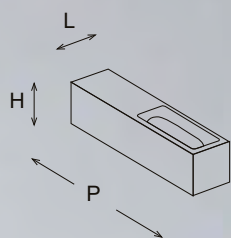

EXIT design Prospero Rasulo

art.	L	H	P
EXIT	4	4	16 cm

Lampada alogena a parete in acciaio inox satinato completa di lampada.

Satin stainless steel wall mounted halogen light complete with lamp.

60 w - 230 V ~