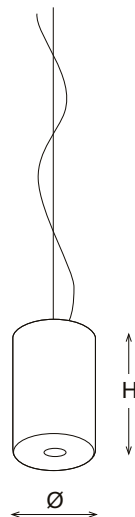

SPOT1/C - SPOT2/C design Carlo Colombo

art.	H	Ø
SPOT1/C	21	12 cm
SPOT2/C	25	16 cm

Lampada alogena a sospensione in cristallo soffiato opalino con cavetto d'acciaio.

Halogen suspended lamp in blown crystal with steel wire.

60 w - 230 V ~