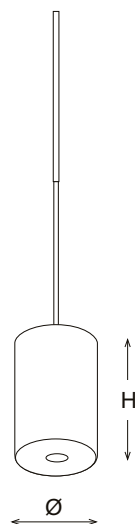

SPOT1/T - SPOT2/T design Carlo Colombo

art.	H	Ø
SPOT1/T	21	12 cm
SPOT2/T	25	16 cm

Lampada alogena a sospensione in cristallo soffiato opalino con montatura telescopica ad altezza variabile.

Halogen suspended lamp in blown crystal with telescopic installation at various heights.

60 w - 230 V ~