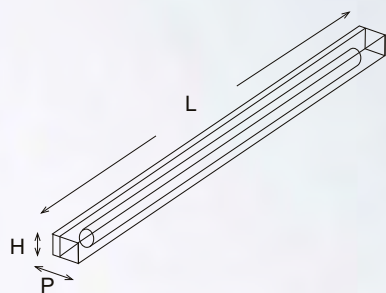

art.	L	H	P
STRISCIA	55	2	2,8 cm

Lampada a neon T2 in plexiglass con supporto in acciaio lucido completa di neon.

T2 neon light in plexiglass with polished steel support complete with bulb.

1 x T2 = 13 w = 65 w - 230 V~