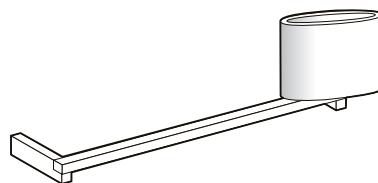

Double stainless steel clothes hook.

art.	L	H	P
JUST9	45	3	8 cm
JUST19	60	3	8 cm

Porta salviette a parete in acciaio inox.

Stainless steel wall mount towel rod.

Versione dx - Right version

art.	L	H	P
JUST21	48,2	15	11,2 cm
JUST31	63,2	15	11,2 cm

Porta salviette a parete in acciaio inox, con bicchiere dx o sx in resina nera o bianca.

Stainless steel wall mount towel rod with right or left black or white resin cup.

Versione dx - Right version

art.	L	H	P
JUST22	52,2	15	11,2 cm
JUST32	67,2	15	11,2 cm

Porta salviette a parete in acciaio inox, con contenitore dx o sx in resina nera o bianca.

Stainless steel wall mount towel rod with right or left black or white resin container.

Versione dx - Right version