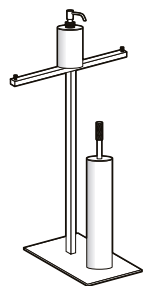

art. L H P
JUST116 33 80 21,5 cm

Piantana porta carta, porta salviette doppio in acciaio inox con dispenser sapone liquido e porta scopino in resina nera o bianca.

Stainless steel double paper roll or towel holder with black or white resin soap dispenser and toilet brush holder.