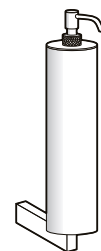

Porta sapone in resina nera o bianca con supporto a parete in acciaio inox.

Black or white resin soap dish with stainless steel wall support.

art. L H P
JUST14 8 22 14,2 cm

Dispenser sapone liquido in resina nera o bianca con supporto a parete in acciaio inox.

Black or white resin soap dispenser with stainless steel wall support.

art. L H P
JUST15 8 44 14,2 cm

Dispenser sapone liquido alto in resina nera o bianca con supporto a parete in acciaio inox.

Black or white resin soap dispenser with stainless steel wall support.