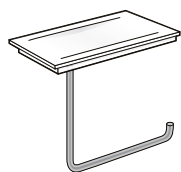

Porta sapone in Corian® dx o sx con portarotolo.

Corian® soap and right or left paper roll holder.

art.	L	P
TAPE5	13,5	8 cm