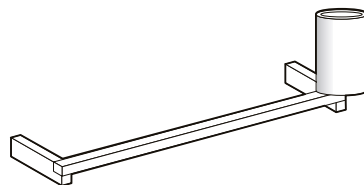

Double stainless steel clothes hook.

art.	L	H	P
JUST9	45	3	8 cm
JUST19	60	3	8 cm

Porta salviette a parete in acciaio inox.

Stainless steel wall mount towel rod.

Versione dx - Right version

art.	L	H	P
JUST21	48,2	15	11,2 cm
JUST31	63,2	15	11,2 cm

Porta salviette a parete in acciaio inox, con bicchiere dx o sx in resina nera o bianca.

Stainless steel wall mount towel rod with right or left black or white resin cup.

Versione dx - Right version

art.	L	H	P
JUST22	52,2	15	11,2 cm
JUST32	67,2	15	11,2 cm