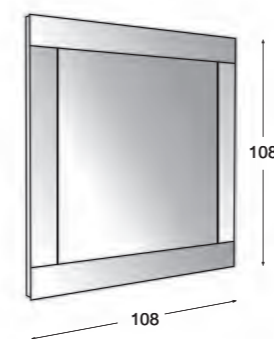

Polished edge mirror with led lighting (white and blue), complete with polished steel frame and decorative writing.

H	L	art.
50	da 72 cm a 216 cm from 72 cm to 216 cm	TALK50L
75	da 72 cm a 216 cm from 72 cm to 216 cm	TALK75L

Specchio a filo lucido con illuminazione led (bianca e blu), completo di telaio in acciaio lucido e scritta decorativa.

Polished edge mirror with led lighting (white and blue), complete with polished steel frame and decorative writing.

DAMA design AL Studio

H	L
108	108
75	da 90 cm a 216 cm from 90 cm to 216 cm

art.
DAMA108L

DAMA75L

Specchio con cornice a disegno filo lucido con illuminazione led (bianca e blu), completo di telaio in acciaio lucido.

Mosaic mirror with polished edge design and led lighting (white and blue), complete with polished steel frame.

H 108
L 108

75 da 90 cm a 216 cm
from 90 cm to 216 cm

art. DAMA108

DAMA75

Specchio con cornice a disegno filo lucido e telaio in acciaio lucido.