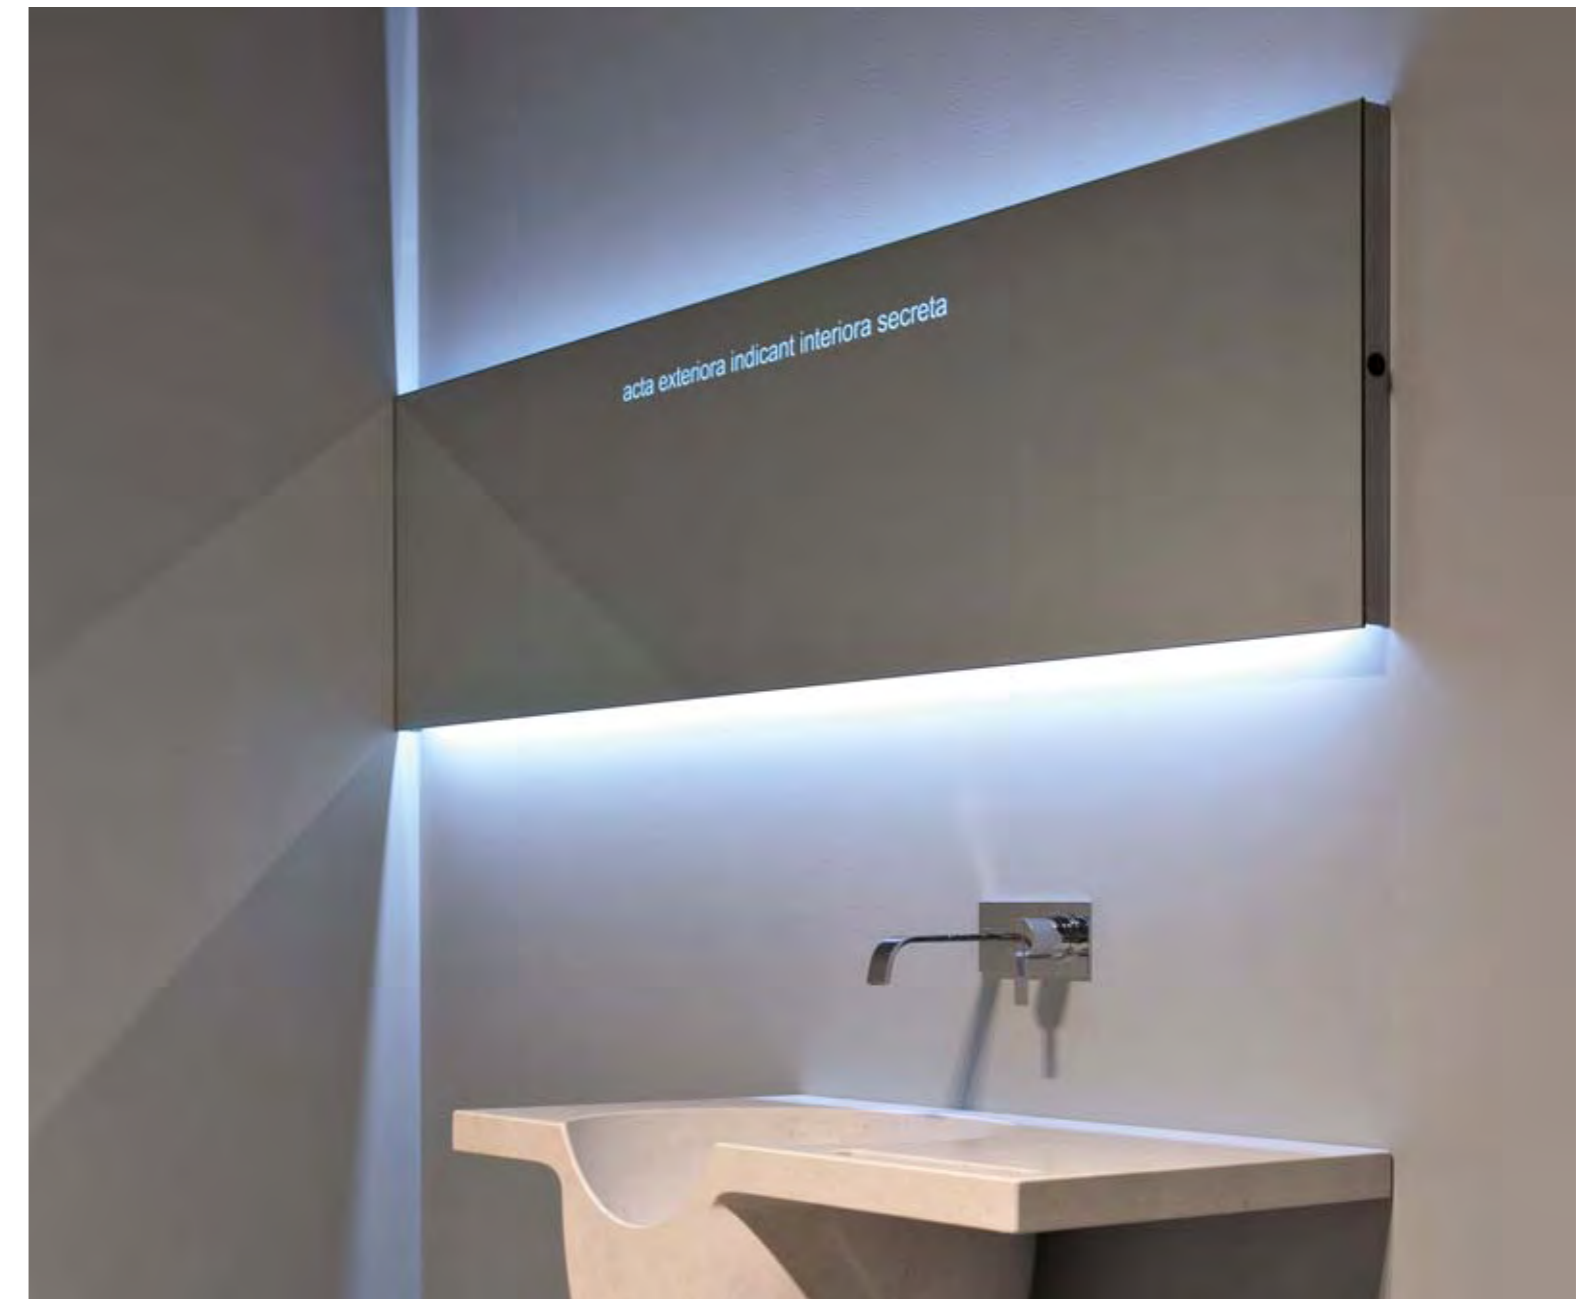

Scritta illuminata / lighted writing

L 72/81/90	omnia mutantur
L 99/108/117	forma bonum fragile est
L 126/135/144/153	res est solliciti plena timoris amor
L 162/171	quid sit futurus cras, fuge quaerere
L 180	acta exteriora indicant interiora secreta
L 189/198/207/216	in nova fert animus mutatas dicere formas corpora

H	L
50	da 72 cm a 216 cm from 72 cm to 216 cm
75	da 72 cm a 216 cm from 72 cm to 216 cm

art.
OVIDIO50L
OVIDIO75L

Specchio a filo lucido con illuminazione led (bianca e blu), completo di telaio in acciaio lucido e scritta decorativa.

Polished edge mirror with led lighting (white and blue), complete with polished steel frame and decorative writing.