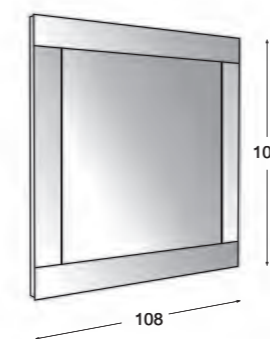

Polished edge mirror with led lighting (white and blue), complete with polished steel frame and decorative writing.

H	L	art.
50	da 72 cm a 216 cm from 72 cm to 216 cm	TALK50L
75	da 72 cm a 216 cm from 72 cm to 216 cm	TALK75L

Specchio a filo lucido con illuminazione led (bianca e blu), completo di telaio in acciaio lucido e scritta decorativa.

Polished edge mirror with led lighting (white and blue), complete with polished steel frame and decorative writing.

DAMA design AL Studio

H	L
108	108
75	da 90 cm a 216 cm from 90 cm to 216 cm

art.
DAMA108L

DAMA75L

Specchio con cornice a disegno filo lucido con illuminazione led (bianca e blu), completo di telaio in acciaio lucido.

Mosaic mirror with polished edge design and led lighting (white and blue), complete with polished steel frame.

H 108
L 108

75 da 90 cm a 216 cm
from 90 cm to 216 cm

art. DAMA108

DAMA75

Specchio con cornice a disegno filo lucido e telaio in acciaio lucido.