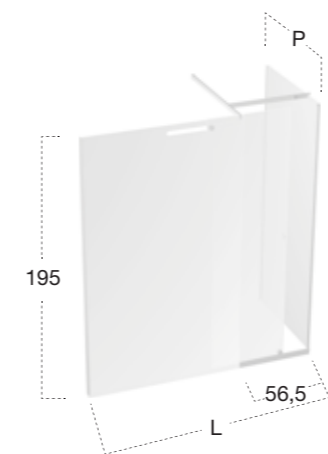

Per piatti doccia For shower trays			
P	L	P	L
74,5	116	78,5	121,5 0X
	129		134,5 0X
	142		147,5 0X
	155		160,5 0X
	168		173,5 0X
84,5	116	88,5	121,5 0X
	129		134,5 0X
	142		147,5 0X
	155		160,5 0X
	168		173,5 0X

Versione dx - Right version