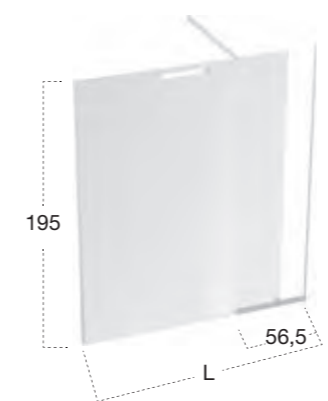

Versione dx - *Right version*

Per piatti doccia
For shower trays

L	P	L
116	78,5	121,5 OX
129		134,5 OX
142		147,5 OX
155		160,5 OX
168		173,5 OX
181		186,5 OX
116	88,5	121,5 OX
129		134,5 OX
142		147,5 OX
155		160,5 OX
168		173,5 OX
181		186,5 OX