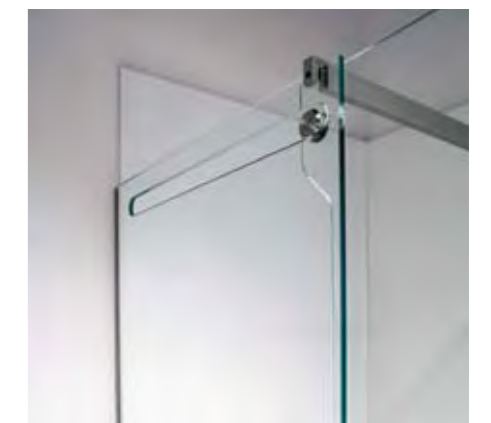

Design registrato e brevetto depositato
Registered and patented design

Box doccia dx o sx con anta scorrevole in vetro temperato spess. 8 mm solo per piatto doccia Art. 0X, tra pareti in angolo, completo di due profili a parete e distanziale a T in acciaio inox satinato.

Right or left shower enclosure with sliding door in tempered glass 8 mm thick only for shower trays Art. 0X, in a corner complete with 2 wall profiles and stainless steel T bar.