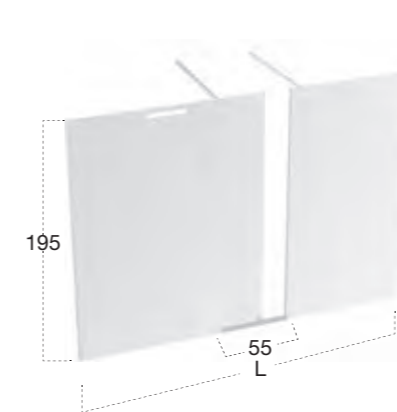

Per piatti doccia
For shower trays

L	P	L
180,5	78,5	186,5 OX
193,5		199,5 OX
206,5		212,5 OX
219,5		225,5 OX
232,5		238,5 OX
245,5		251,5 OX
258,5		264,5 OX
271,5		277,5 OX
284,5		290,5 OX
180,5	88,5	186,5 OX
193,5		199,5 OX
206,5		212,5 OX
219,5		225,5 OX
232,5		238,5 OX
245,5		251,5 OX
258,5		264,5 OX
271,5		277,5 OX
284,5		290,5 OX